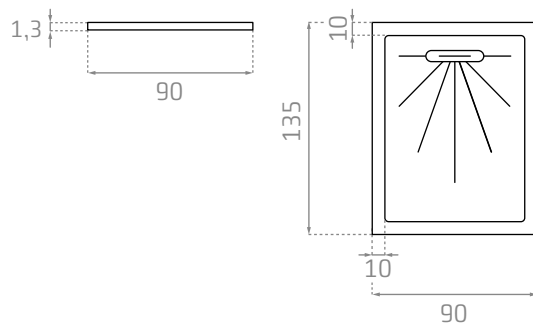

Plato de ducha INFINITY / INFINITY Shower tray

PD004

0624_85

90x135x1,3 cm

Sifón Lineer incluido /
Lineer syphon included

PD009

0598_95

90x90x1,3 cm

Sifón Lineer incluido /
Lineer syphon included

OAKWOOD

Plato de ducha OAKWOOD / OAKWOOD Shower tray

PD005

0624_85

90x135x1,3 cm

Sifón Lineer incluido /
Lineer syphon included**PD010**

0598_95

90x90x1,3 cm

Sifón Lineer incluido /
Lineer syphon included

Sistema de desagüe /
DRAIN SYSTEM

LINEER

Sistema de desagüe LINEER / LINEER drain system

SF001

0119_85

6x30 cm