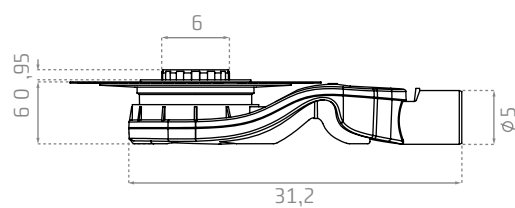

Sistema de desagüe LINEER / LINEER drain system

SF001

0119_85

6x30 cm

36 lt/min