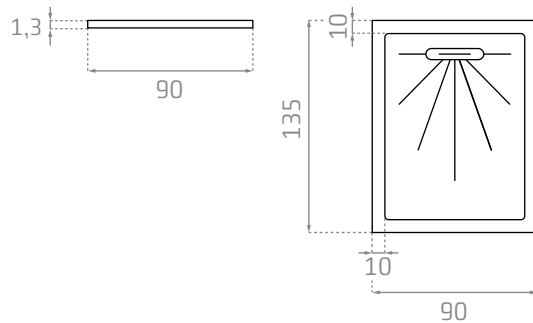

0598_95

90x90x1,3 cm

Sifón Lineer incluido /
Lineer syphon included

BETON

Plato de ducha BETON / BETON Shower tray

PD002

0624_85

90x135x1,3 cm

Sifón Lineer incluido /
Lineer syphon included

PD007

0598_95

90x90x1,3 cm

Sifón Lineer incluido /
Lineer syphon included

GUSTO

Plato de ducha GUSTO / GUSTO Shower tray

PD003

0624_85

90x135x1,3 cm

Sifón Lineer incluido /
Lineer syphon included

PD008

0598_95

90x90x1,3 cm

Sifón Lineer incluido /
Lineer syphon included

INFINITY

Plato de ducha INFINITY / INFINITY Shower tray

PD004

0624_85

90x135x1,3 cm

Sifón Lineer incluido /
Lineer syphon included

PD009

0598_95

90x90x1,3 cm