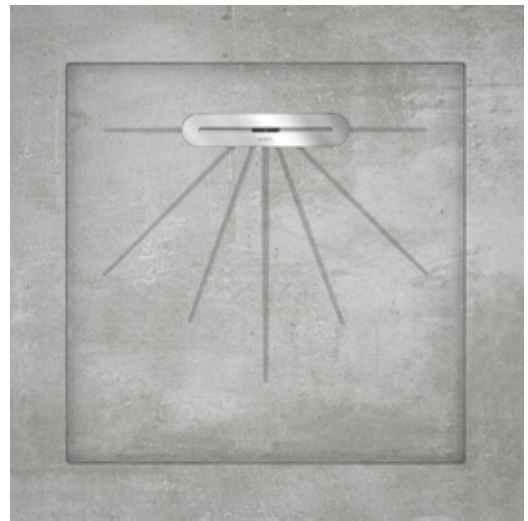

Platos de ducha /
SHOWER TRAYS

ARC

Plato de ducha ARC / ARC Shower tray

PD001

0624_85

90x135x1,3 cm

Sifón Lineer incluido /
Lineer syphon included

PD006

0598_95

90x90x1,3 cm

Sifón Lineer incluido /
Lineer syphon included

BETON

Plato de ducha BETON / BETON Shower tray

PD002

0624_85

90x135x1,3 cm