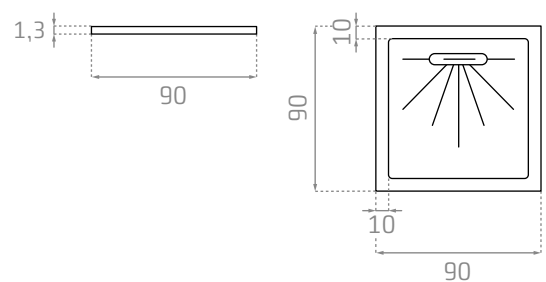

0598_95

90x90x1,3 cm

Sifón Lineer incluido /
Lineer syphon included

BETON

Plato de ducha BETON / BETON Shower tray

PD002

0624_85

90x135x1,3 cm

Sifón Lineer incluido /
Lineer syphon included

PD007

0598_95

90x90x1,3 cm

Sifón Lineer incluido /
Lineer syphon included

GUSTO

Plato de ducha GUSTO / GUSTO Shower tray

PD003

0624_85

90x135x1,3 cm

Sifón Lineer incluido /
Lineer syphon included

PD008

0598_95

90x90x1,3 cm

Sifón Lineer incluido /
Lineer syphon included

INFINITY