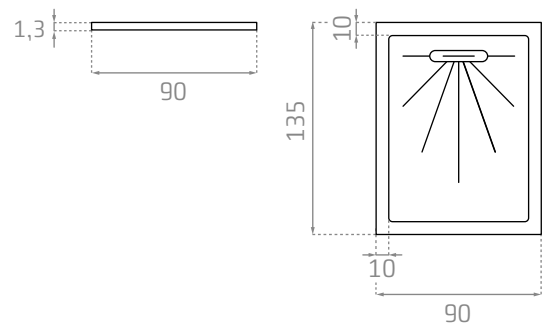

Platos de ducha /
SHOWER TRAYS

ARC

Plato de ducha ARC / ARC Shower tray

PD001

0624_85

90x135x1,3 cm

Sifón Lineer incluido /
Lineer syphon included

PD006

0598_95

90x90x1,3 cm

Sifón Lineer incluido /
Lineer syphon included

BETON

Plato de ducha BETON / BETON Shower tray

PD002

0624_85

90x135x1,3 cm

Sifón Lineer incluido /
Lineer syphon included

PD007

0598_95

90x90x1,3 cm

Sifón Lineer incluido /
Lineer syphon included

GUSTO

Plato de ducha GUSTO / GUSTO Shower tray

PD003