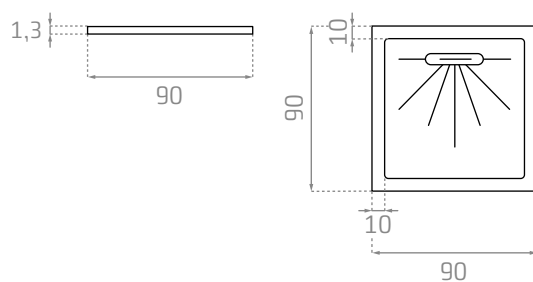

Sifón Lineer incluido /
Lineer syphon included

PD007

0598_95

90x90x1,3 cm

Sifón Lineer incluido /
Lineer syphon included

GUSTO

Plato de ducha GUSTO / GUSTO Shower tray

PD003

0624_85

90x135x1,3 cm

Sifón Lineer incluido /
Lineer syphon included

PD008

0598_95

90x90x1,3 cm

Sifón Lineer incluido /
Lineer syphon included

INFINITY

Plato de ducha INFINITY / INFINITY Shower tray

PD004

0624_85

90x135x1,3 cm

Sifón Lineer incluido /
Lineer syphon included

PD009

0598_95

90x90x1,3 cm