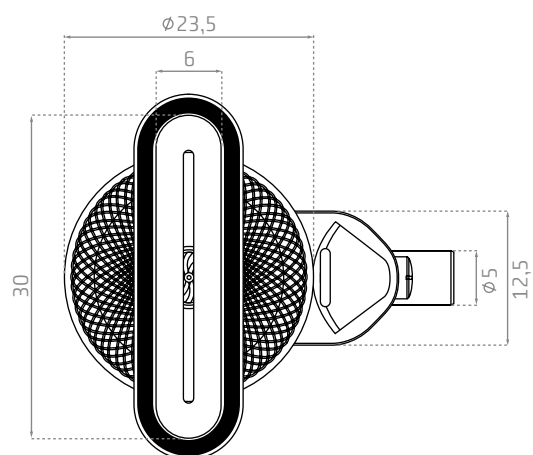

Plato de ducha INFINITY / INFINITY Shower tray

PD004

0624_85

90x135x1,3 cm

Sifón Lineer incluido /
Lineer syphon included

PD009

0598_95

90x90x1,3 cm

Sifón Lineer incluido /
Lineer syphon included

OAKWOOD

Plato de ducha OAKWOOD / OAKWOOD Shower tray

PD005

0624_85

90x135x1,3 cm

Sifón Lineer incluido /
Lineer syphon included**PD010**

0598_95

90x90x1,3 cm

Sifón Lineer incluido /
Lineer syphon included

Sistema de desagüe /
DRAIN SYSTEM

LINEER

Sistema de desagüe LINEER / LINEER drain system

SF001

0119_85

6x30 cm

36 lt/min

Plato de ducha Gusto / Gusto shower tray

aquanit
— by —
bathco

Bajada del caleruco, 21A 39012 Santander, SPAIN
Tel. +34 942 321 222 | Fax. +34 942 324 898

www.thebathcollection.com
thebathcollection@thebathcollection.com