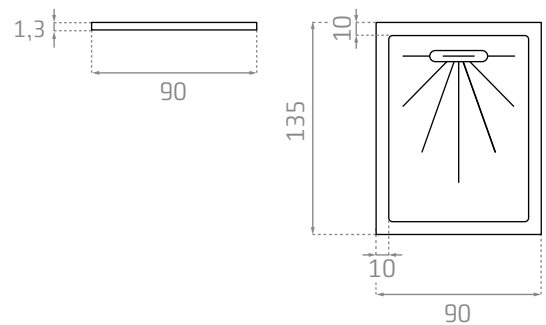

Sifón Lineer incluido /
Lineer syphon included

PD007

0598_95

90x90x1,3 cm

Sifón Lineer incluido /
Lineer syphon included

GUSTO

Plato de ducha GUSTO / GUSTO Shower tray

PD003

0624_85

90x135x1,3 cm

Sifón Lineer incluido /
Lineer syphon included

PD008

0598_95

90x90x1,3 cm

Sifón Lineer incluido /
Lineer syphon included

INFINITY

Plato de ducha INFINITY / INFINITY Shower tray

PD004

0624_85

90x135x1,3 cm

Sifón Lineer incluido /
Lineer syphon included

PD009

0598_95

90x90x1,3 cm