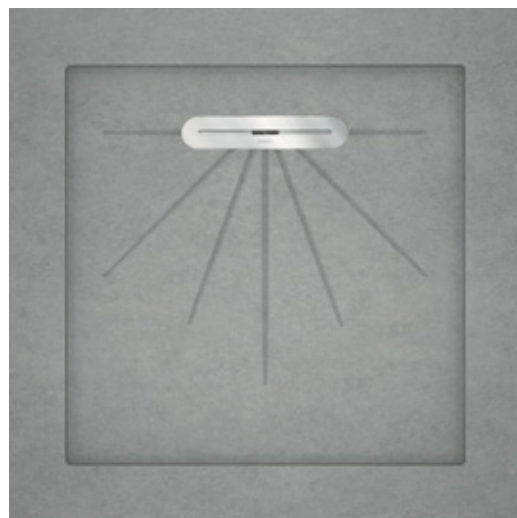

Platos de ducha /
SHOWER TRAYS

ARC

Plato de ducha ARC / ARC Shower tray

PD001

0624_85

90x135x1,3 cm

Sifón Lineer incluido /
Lineer syphon included

PD006