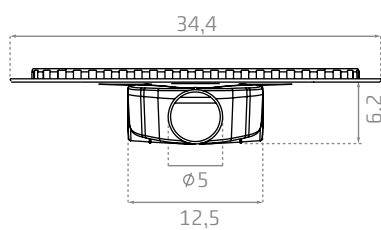

Sistema de desagüe LINEER / LINEER drain system

SF001

0119_85

6x30 cm

36 lt/min