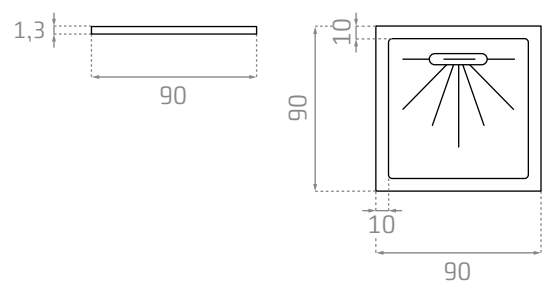

0624_85

90x135x1,3 cm

Sifón Lineer incluido /
Lineer syphon included

PD008

0598_95

90x90x1,3 cm

Sifón Lineer incluido /
Lineer syphon included

INFINITY

Plato de ducha INFINITY / INFINITY Shower tray

PD004

0624_85

90x135x1,3 cm

Sifón Lineer incluido /
Lineer syphon included

PD009

0598_95

90x90x1,3 cm

Sifón Lineer incluido /
Lineer syphon included

OAKWOOD

Plato de ducha OAKWOOD / OAKWOOD Shower tray

PD005

0624_85

90x135x1,3 cm

Sifón Lineer incluido /
Lineer syphon included**PD010**

0598_95