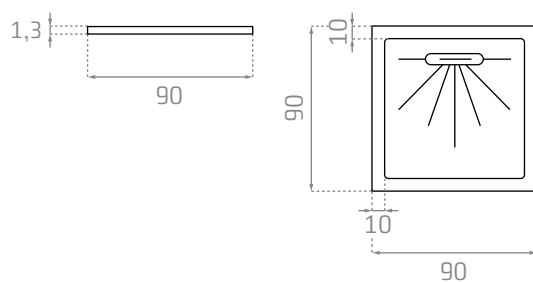

Plato de ducha INFINITY / INFINITY Shower tray

PD004

0624_85

90x135x1,3 cm

Sifón Lineer incluido /
Lineer syphon included

PD009

0598_95

90x90x1,3 cm

Sifón Lineer incluido /
Lineer syphon included

OAKWOOD

Plato de ducha OAKWOOD / OAKWOOD Shower tray

PD005

0624_85

90x135x1,3 cm

Sifón Lineer incluido /
Lineer syphon included**PD010**

0598_95

90x90x1,3 cm

Sifón Lineer incluido /
Lineer syphon included

Sistema de desagüe /
DRAIN SYSTEM

LINEER

Sistema de desagüe LINEER / LINEER drain system

SF001

0119_85

6x30 cm