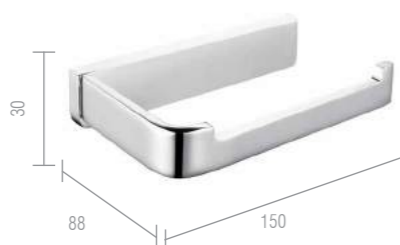

# RAINBOW

**Cabide Rainbow Chrome**  
Ref: DK5025CR

**Cabide Rainbow Matt Black**  
Ref: DK5025MB

**Cabide Rainbow GunMetal**  
Ref: DK5025GM

**Cabide Rainbow Gold**  
Ref: DK5025GO

**Cabide Rainbow Rose Gold**  
Ref: DK5025RG