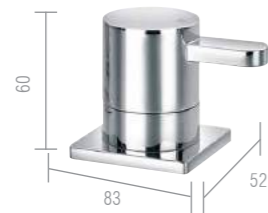

Acabamento para Registro Off Black\*

Ref: DK8268PF (1/2" e 3/4")  
Ref: DK5033PF (1"1/2 e 1"1/4)

Acabamento para Registro Off Chrome\*

Ref: DK8268CR (1/2" e 3/4")  
Ref: DK5033CR (1"1/2 e 1"1/4)

Cabide Off Black