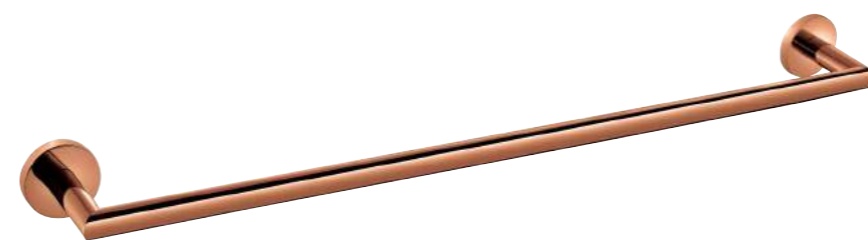

Monocomando para Lavatório 86mm Moove Rose Gold
Ref: DK8246RG

Toalheiro de Parede Simples Moove Rose Gold