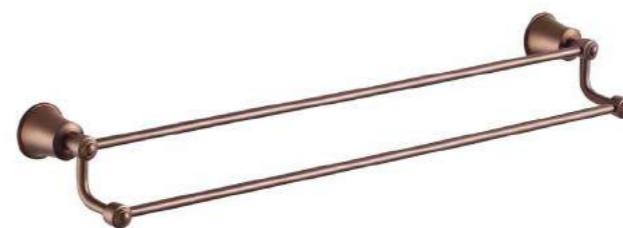

Cabide Ever Chrome

**Toalheiro de Parede Simples Ever ORB**

Ref: DK82230B

**Toalheiro de Parede Simples Ever Chrome**

Ref: DK8223CR

**Toalheiro de Parede Duplo Ever ORB**

Ref: DK82240B

**Toalheiro de Parede Duplo Ever Chrome**