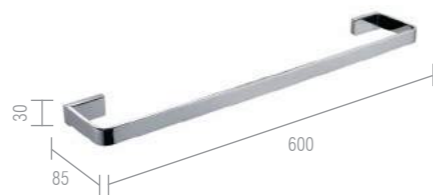

Toalheiro de Parede Simples Rainbow Chrome
Ref: DK5022CR