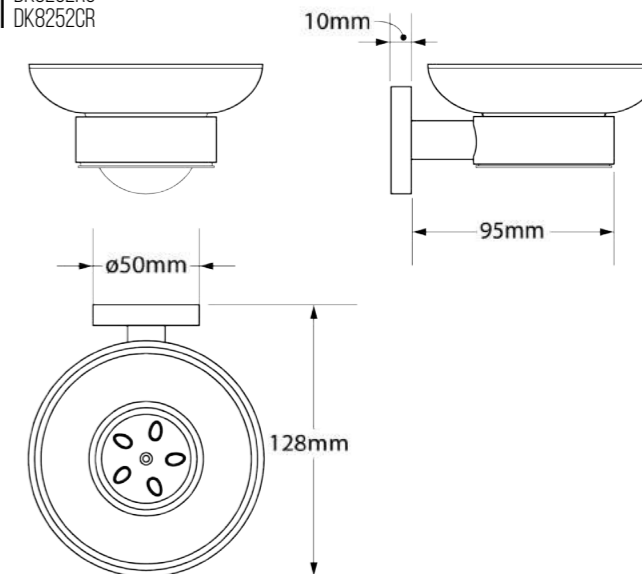

Saboneteira Moove

DK8252RG
DK8252CR

Toalheiro Argola Moove

DK8255RG
DK8255CR