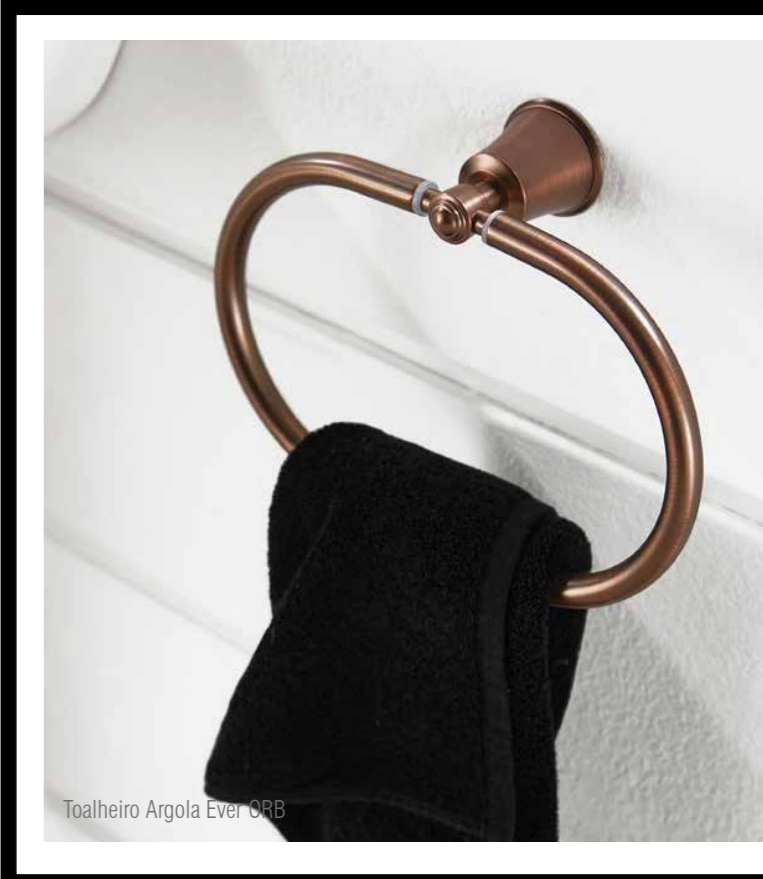

Toalheiro Argola Ever ORB

Ref: DK82630B