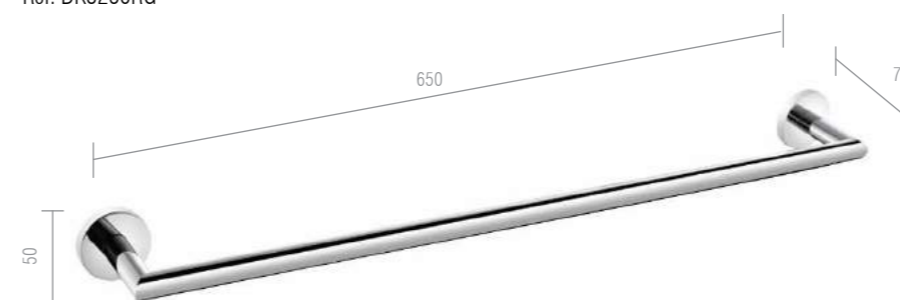

Ref: DK8250RG

Toalheiro de Parede Simples Moove Chrome

Ref: DK8250CR