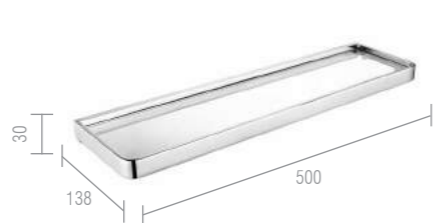

# RAINBOW

**Prateleira Rainbow Chrome**  
Ref: DK5024CR

**Prateleira Rainbow Matt Black**  
Ref: DK5024MB

**Prateleira Rainbow GunMetal**  
Ref: DK5024GM

**Prateleira Rainbow Gold**  
Ref: DK5024GO

**Prateleira Rainbow Rose Gold**  
Ref: DK5024RG