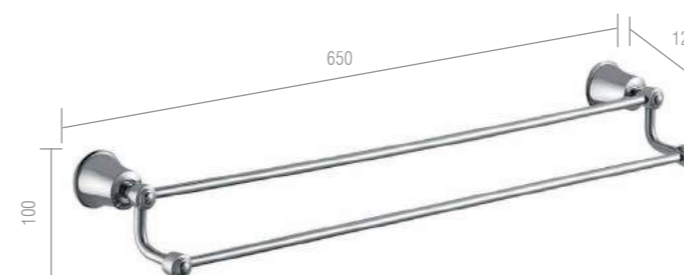

Cabide Ever Chrome

**Toalheiro de Parede Simples Ever ORB**

Ref: DK82230B

**Toalheiro de Parede Simples Ever Chrome**

Ref: DK8223CR

**Toalheiro de Parede Duplo Ever ORB**

Ref: DK82240B

**Toalheiro de Parede Duplo Ever Chrome**