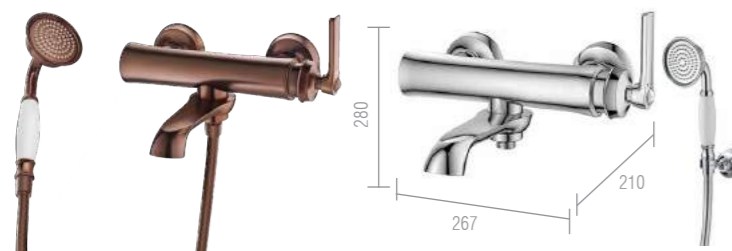

Ref: DK8264CR

**Ducha de Teto Ever ORB**

Ref: DK82770B

**Ducha de Teto Ever Chrome**

Ref: DK8277CR

**Monocomando de Parede para Banheira Ever ORB**  
Ref: DK82590B

**Monocomando de Parede para Banheira Ever Chrome**  
Ref: DK8259CR