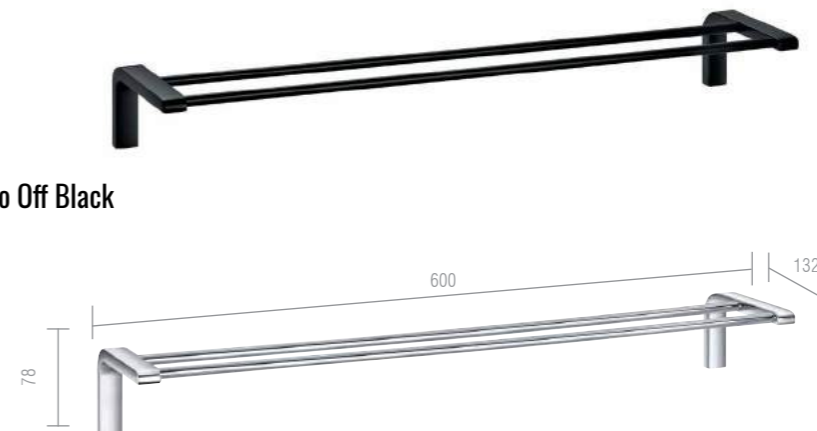

Papeleira Off Chrome

Ref: DK8203CR

Saboneteira Off Black

Ref: DK8201PF

Saboneteira Off Chrome

Ref: DK8201CR

Toalheiro de Parede Duplo Off Black

Ref: DK8224PF